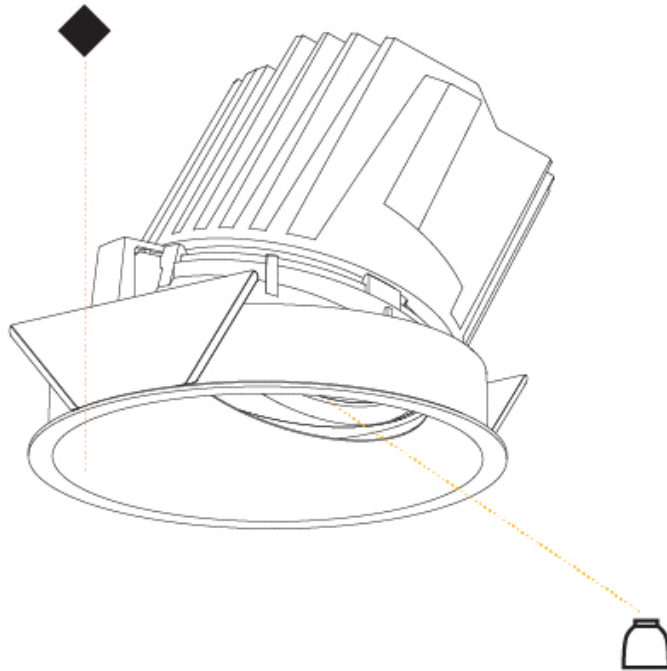

BIONIQ ROUND WALLWASH RECESSED

A35341-

PROJECT	_____
TYPE	_____
SPECIFIER	_____
QUANTITY	_____
DATE	_____